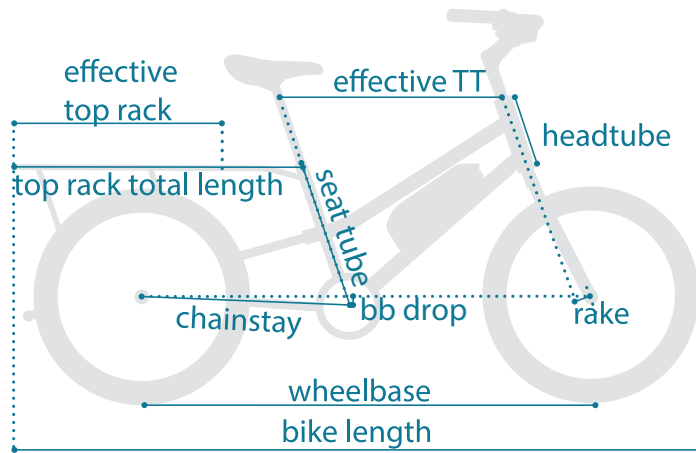

KOMBI

SHIMANO
STOPS
E5000

ELECTRIC KOMBI	ONE SIZE
Effective Top Tube	620mm
Seat Tube	420mm
Head Angle	71°
Seat Tube Angle	71°
Chainstay	568mm
Bottom Bracket Drop	17mm
Head Tube	175mm
Fork Rake	55mm
Wheelbase	1240mm
Bike Length	1910mm
Top Rack Total Length	785mm
Effective Top Rack	600mm
Color Options	Silver
Minimum Rider Height	5'0"
Maximum Rider Height	6'6"*

*With Optional Seatpost

FRAME KIT	
Frame	Kombi V1 Electric 24" Cr-Mo w/ Disc Tab
Fork	Kombi V1 Cr-Mo 1-1/8" Threadless w/Disc Tab
Sideloader	Sold Separately
COCKPIT	
Headset	Semi-Cartridge, 1-1/8" Threadless
Stem	1-1/8" Adjustable Stem
Handlebars	31.8mm Yuba City Handlebars
Grips	Velo Ergo Grip
Saddle	Yuba City Saddle
Seatpost	31.6mm Aluminum 400mm
BRAKE KIT	
Levers	Shimano Alivio
Brake	Shimano Alivio
Rotor	Shimano 180mm (Front Rear)
TRANSMISSION	
Motor System	Shimano Steps E5000 250W w/36V 418Wh Battery
Front Derailleur	N/A
Rear Derailleur	Shimano RD-M2000
Shift Lever	Shimano Altus SGS 9-Speed Trigger Shifter
Cassette	Shimano 11-36T 9-Speed
Chain	KMC E9
Crankset	Shimano FC-E5010 170mm
Pedals	VP-527 Alloy
WHEELS	
Rims	Alloy Double Wall (36H Front 36H Rear)
Hubs	Alloy (36H Front 36H Rear)
Tires	Maxxis Hookworm 24"x 2.5"
ADDITIONAL ITEMS	
Included	Bell, Deflopilator, Fenders, Front/Rear LED Lights, Stand Together
Add Ons	2-Go, Adjustable Monkey Bars*, Baguette, Boda Peg, Bread Basket, Hold Ons, Kombi Sideboards, Kombi Deck, Mini Soft Spot, Pin Lock, Pop Top, Soft Spot, Yepp Nexxt