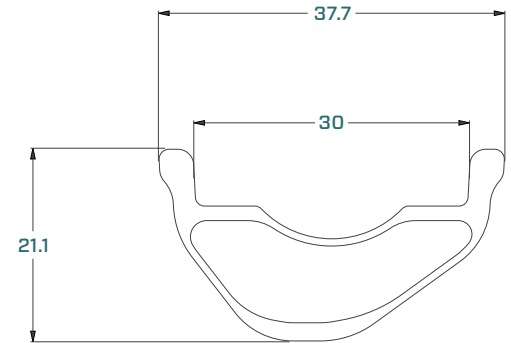

ZIPP

SPECIFICATIONS

Rim Depth
21.2mm

Rim Inside Width
30mm

Weight(g)
1325g

Rim Construction
Carbon - Hookless

Tire Compatibility
**Tube-type or
Tubeless tires**

FEATURES

HITOP Technology produces proprietary rim layup to provide compliance and confidence when the trail gets rough

Low weight for effortless accelerations and climbing

Winged rim provides a smooth resting surface for the tire, reducing the chance of pinch flats after a rock hit

TyreWiz 2.0 tire-pressure monitoring system features a seamless design

ZM2 SL hub with 66 points of engagement

Standard or Torque Cap options on the front hub

XD or Microspline driver-body options

Lifetime Warranty